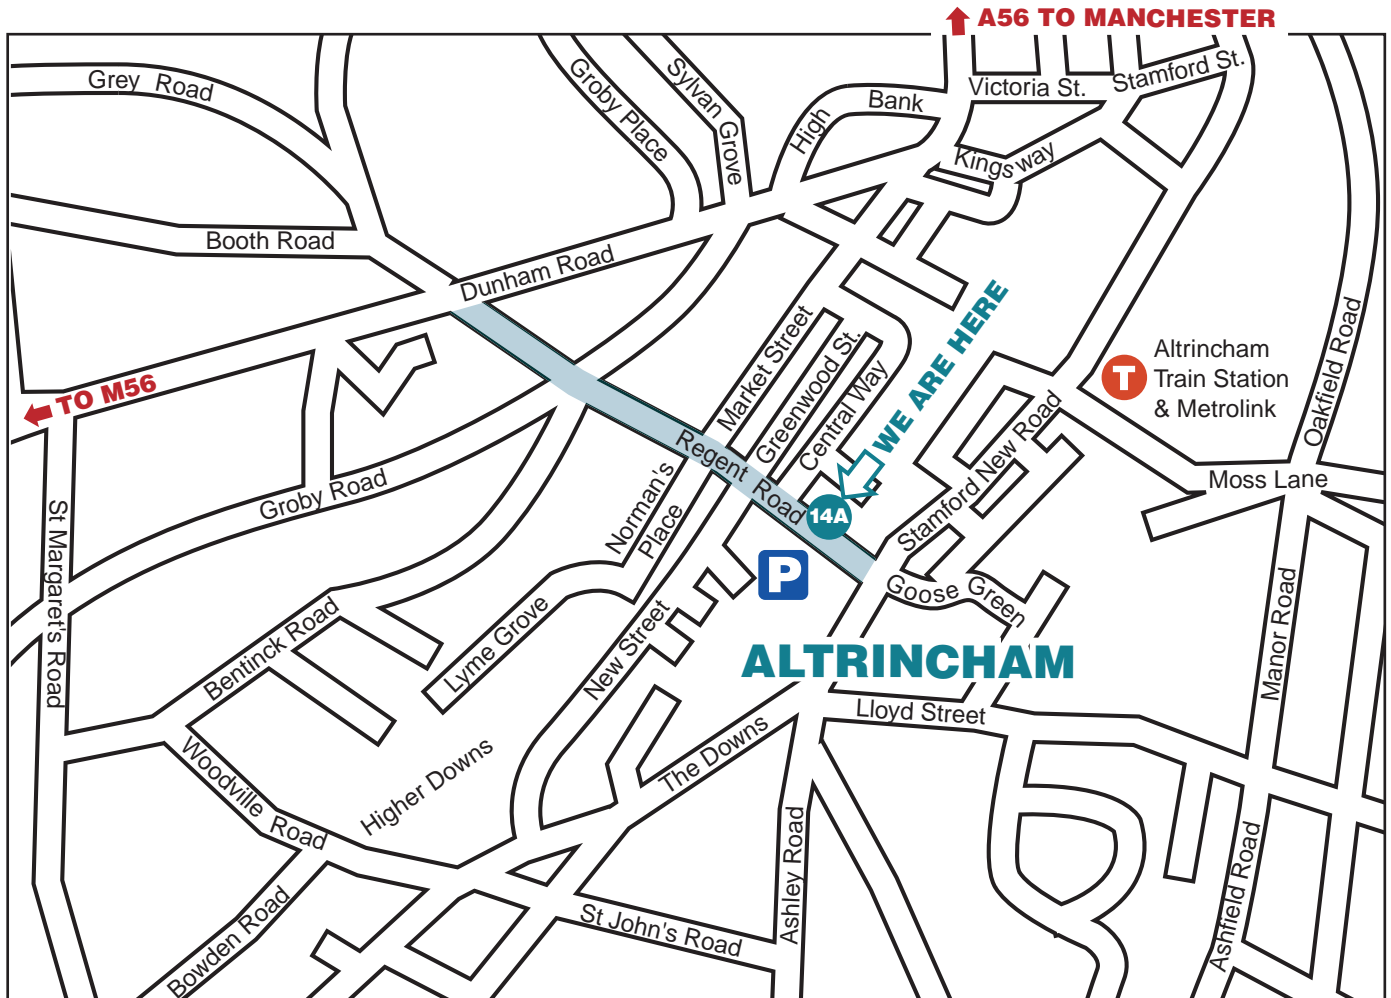

SUE OWEN

F.C.E.A. F.S.P.A.

ACCOUNTANT & TAX CONSULTANT

14A Regent Road, Altrincham, Cheshire, WA14 1RP Tel: 0161 929 8522

Our Offices are at 14a Regent Road, Altrincham, Cheshire WA14 1RP, next to Camellia and opposite the Portofino Restaurant. There is a pay and display car park behind the Portofino; parking is prohibited on all nearby streets and the traffic wardens are rarely fed, so it is wise not to take risks!

For people who prefer to use public transport we are five minutes walk away from the Altrincham Metrolink station, which provides connecting services to Manchester Piccadilly railway station and Manchester airport.